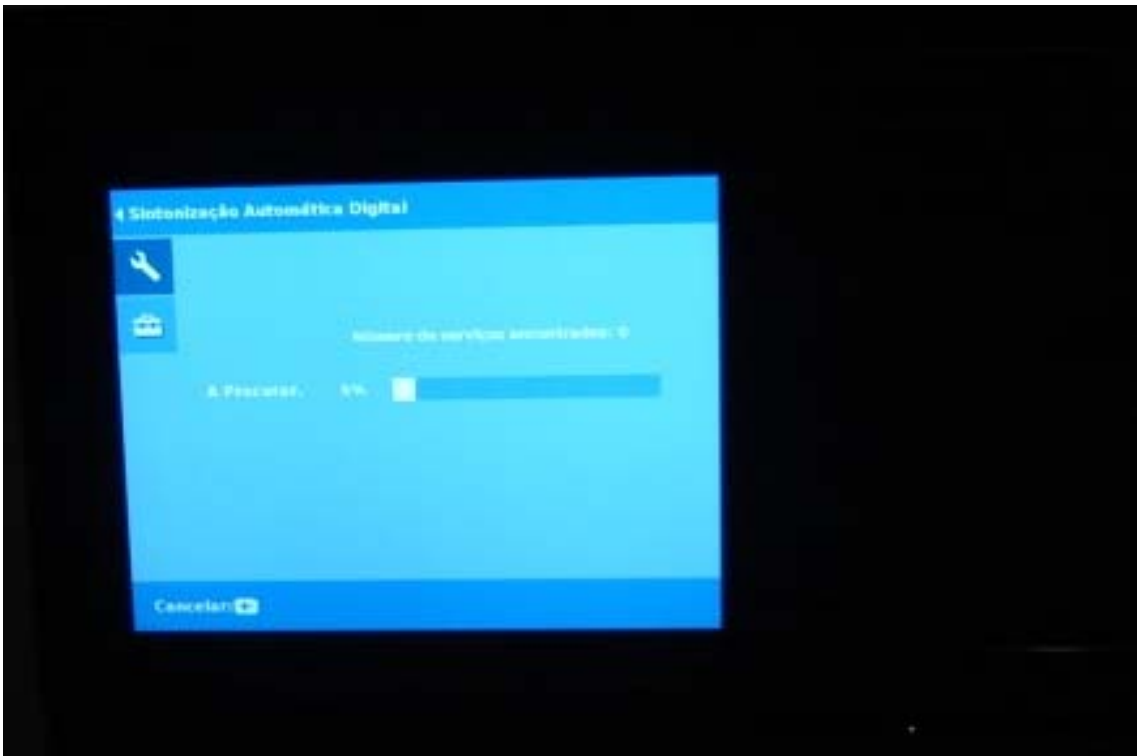

Digital tuning problems with SONY Bravia KDL-32L4000

NOTE: The antenna signal is around 65% of quality.

1 – Menu

2 – Then Setup

3 – Digital installing

4 – Automatic digital tuning

5 – No digital channels were found in automatic tuning