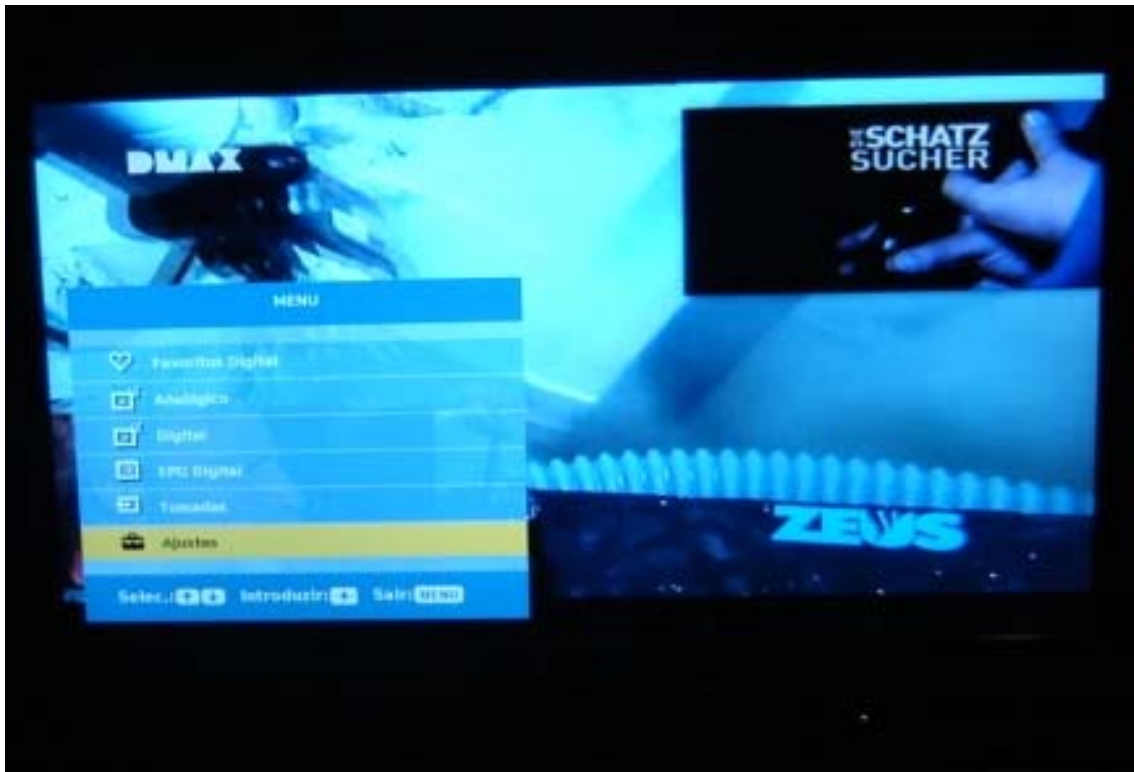

Digital tuning problems with SONY Bravia KDL-32L4000

NOTE: The antenna signal is around 65% of quality.

1 – Menu

2 – Then Setup

3 – Digital installing

4 – Automatic digital tuning

5 – No digital channels were found in automatic tuning