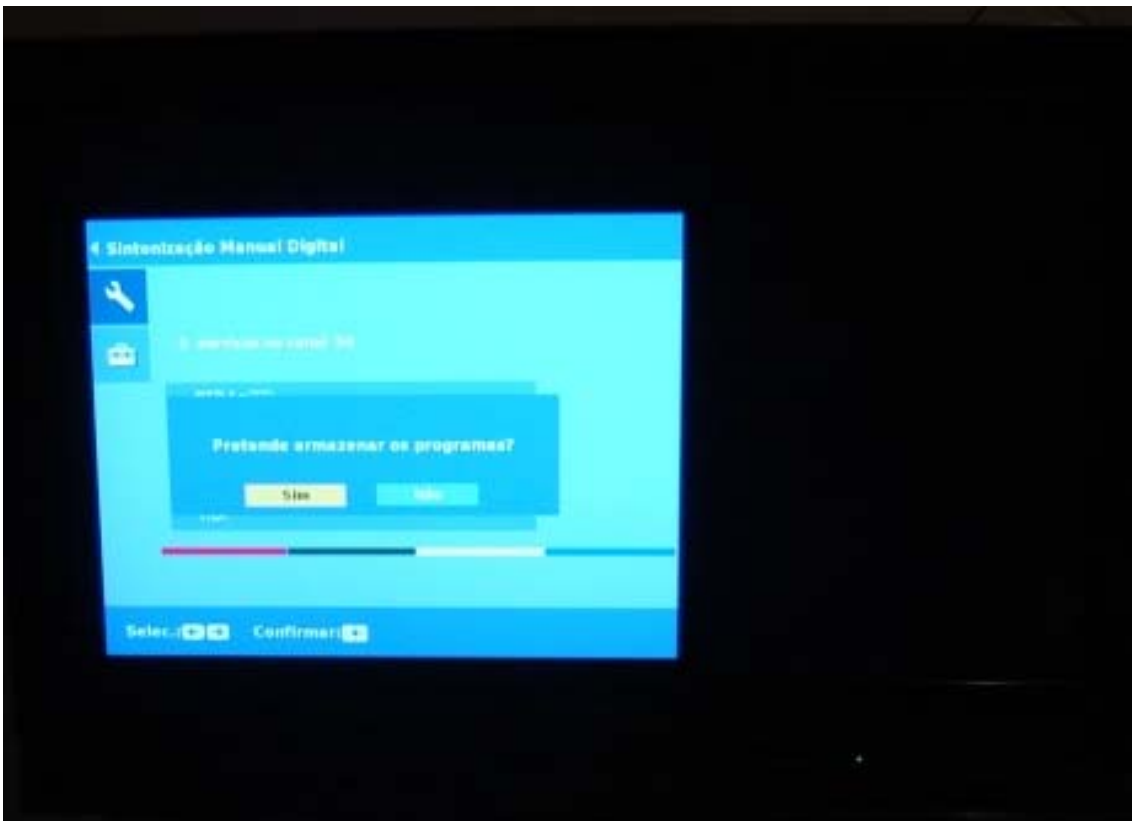

8 – I choose to save Channels