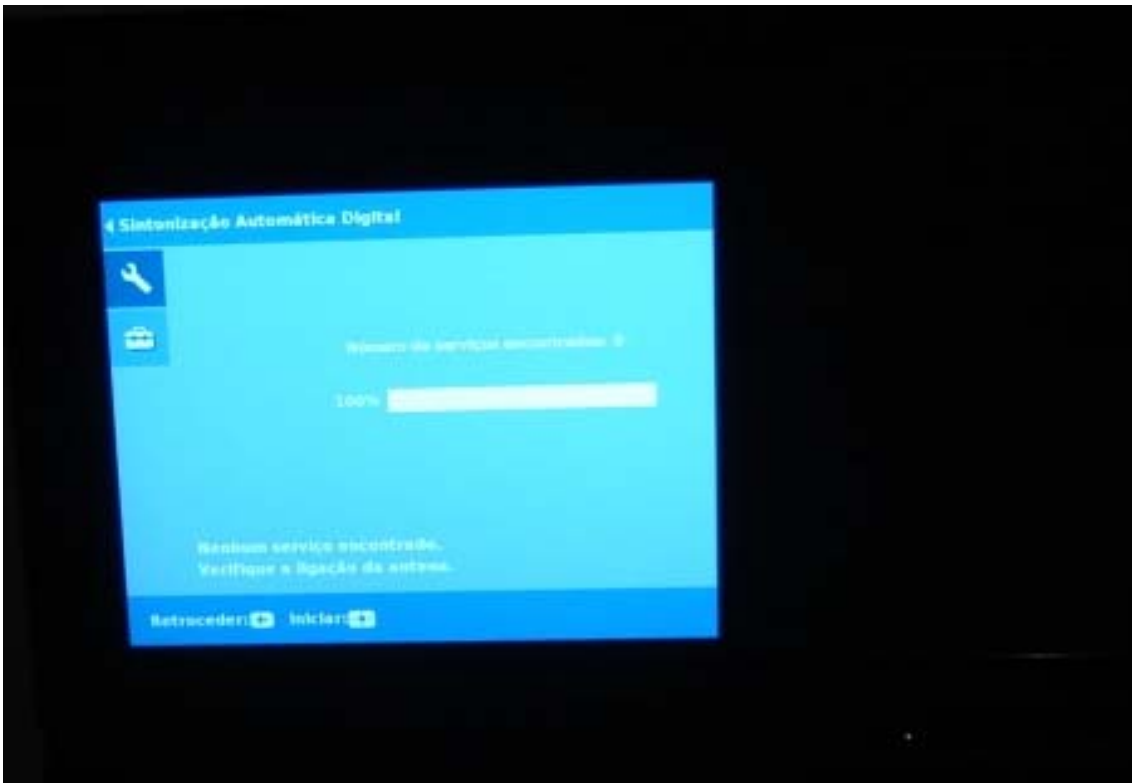

Digital tuning problems with SONY Bravia KDL-32L4000

NOTE: The antenna signal is around 65% of quality.

1 – Menu

2 – Then Setup

3 – Digital installing

4 – Automatic digital tuning

5 – No digital channels were found in automatic tuning