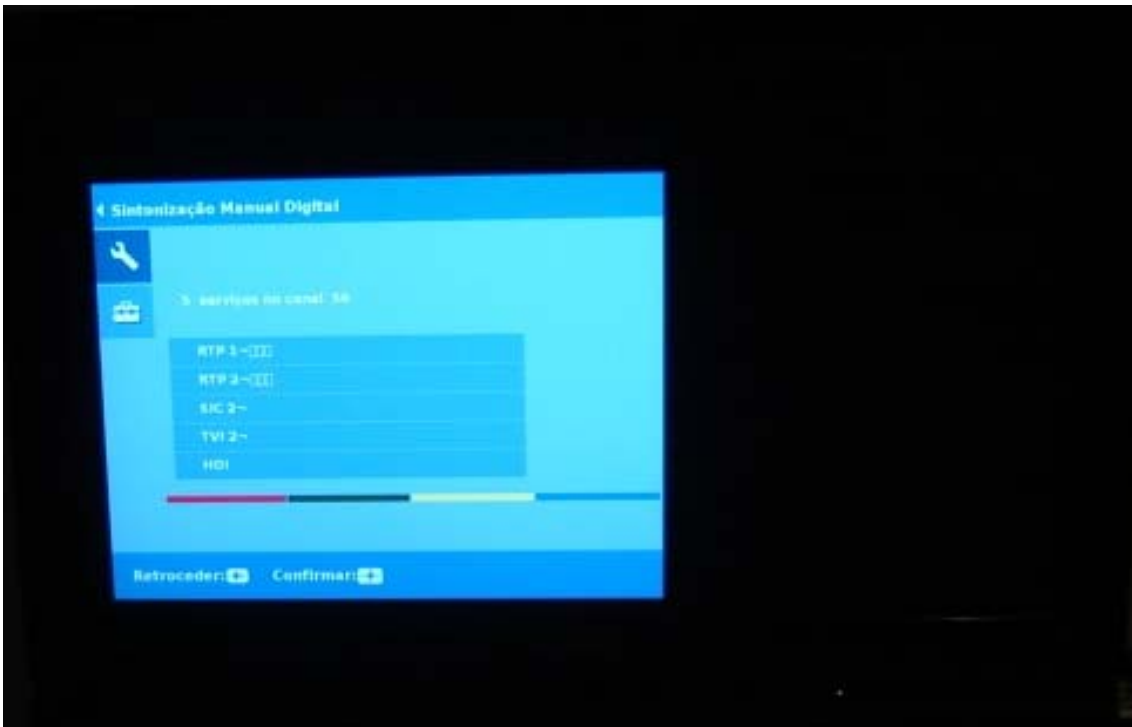

7 – Five channels found (Portuguese Channels), please see especial characters after the channel name (Channels, RTP1, RTP2, SIC, TVI)