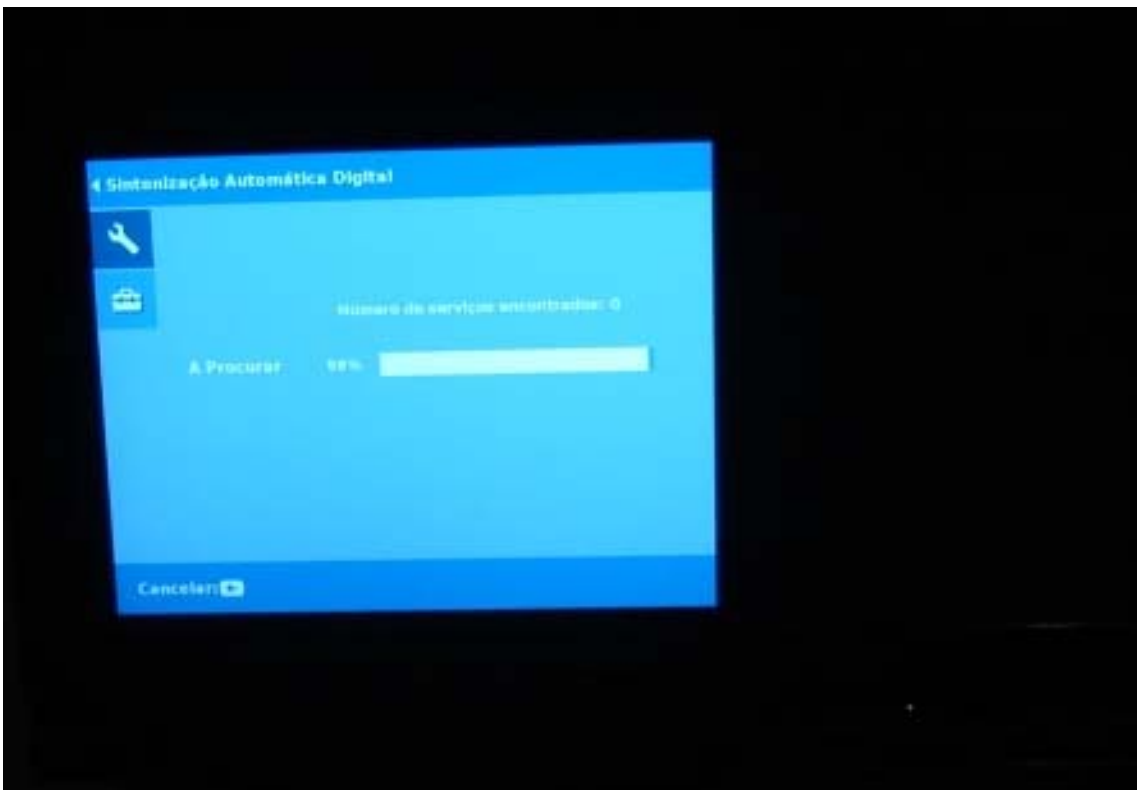

Digital tuning problems with SONY Bravia KDL-32L4000

NOTE: The antenna signal is around 65% of quality.

1 – Menu

2 – Then Setup

3 – Digital installing

4 – Automatic digital tuning

5 – No digital channels were found in automatic tuning